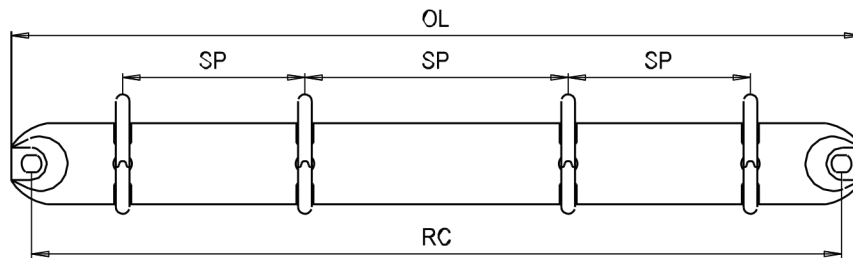

Measurement unit = mm

Pull Open Type

4 Rings

PRODUCT CODE	OL	SP	RC	C	O	I	H	B
P0153 04 20DD 20	152.0	21.0 x 70.0 x 21.0	142.9	20.0	27.0	22.6	30.5	20
P0153 04 25DD 20	152.0	21.0 x 70.0 x 21.0	142.9	25.0	29.5	25.1	36.0	20

Measurement unit = mm

Pull Open Type

4 Rings

DD

PRODUCT CODE	OL	SP	RC	C	O	I	H	B
P0210 04 16DD 20	210.0	45.0 x 65.0 x 45.0	200.0	16.5	23.5	19.1	27.0	20
P0210 04 20DD 20	210.0	45.0 x 65.0 x 45.0	200.0	20.0	27.0	22.6	30.5	20
P0210 04 25DD 20	210.0	45.0 x 65.0 x 45.0	200.0	25.0	29.5	25.1	36.0	20
P0210 04 30DD 20	210.0	45.0 x 65.0 x 45.0	200.0	28.0	30.0	25.6	39.5	20

Measurement unit = mm

Pull Open Type

4 Rings

PRODUCT CODE	OL	SP	RC	C	O	I	H	B
P0278 04 13DD 15	278.0	80.0 x 80.0 x 80.0	270.0	13.5	19.5	15.9	23.0	15

Measurement unit = mm

Pull Open Type

4 Rings

PRODUCT CODE	OL	SP	RC	C	O	I	H	B
P0282 04 13DD 17	282.0	80.0 x 80.0 x 80.0	272.5	13.0	20.0	16.4	22.0	17
P0282 04 16DD 17	282.0	80.0 x 80.0 x 80.0	272.5	17.0	23.0	19.4	26.5	17
P0282 04 20DD 17	282.0	80.0 x 80.0 x 80.0	272.5	20.0	27.0	22.6	30.5	17
P0282 04 25DD 17	282.0	80.0 x 80.0 x 80.0	272.5	25.0	29.5	25.1	36.0	17
P0287 04 16DD 20	286.0	80.0 x 80.0 x 80.0	277.0	16.5	23.5	19.1	27.0	20
P0287 04 20DD 20	286.0	80.0 x 80.0 x 80.0	277.0	20.0	27.0	22.6	30.5	20
P0287 04 25DD 20	286.0	80.0 x 80.0 x 80.0	277.0	25.0	29.5	25.1	36.0	20
P0287 04 30DD 20	286.0	80.0 x 80.0 x 80.0	277.0	28.0	30.0	25.6	39.5	20