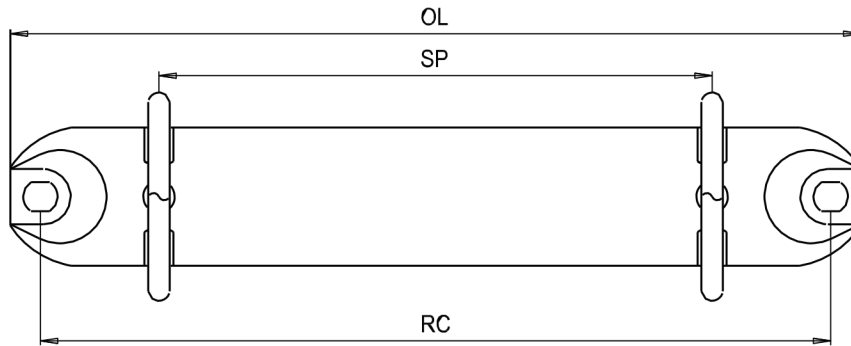

Measurement unit = mm

Pull Open Type

2 Rings

QS

PRODUCT CODE	OL	SP	RC	C	O	I	H	B
P0123 02 52QS 26	124.0	80.0	114.0	53.0	32.5	26.5	67.0	26
P0136 02 51QS 36	133.0	80.0	124.0	54.0	40.0	32.2	69.0	36
P0136 02 65QS 36	133.0	80.0	124.0	65.0	43.0	35.2	82.0	36
P0136 02 80QS 36	133.0	80.0	124.0	80.0	39.5	31.7	97.0	36

Measurement unit = mm

Pull Open Type

2 Rings

QS

RS

PRODUCT CODE	OL	SP	RC	C	O	I	H	B
P0120 02 13RS 15	120.0	80.0	112.0	9.0	17.5	13.9	19.0	15
P0120 02 16RS 15	120.0	80.0	112.0	13.0	20.5	16.3	21.5	15
P0123 02 13RS 17	123.0	80.0	114.3	8.0	17.0	13.4	18.0	17
P0123 02 16RS 17	123.0	80.0	114.3	13.0	19.5	15.9	23.0	17
P0123 02 16RS 20	123.0	80.0	114.3	11.5	19.5	15.9	20.0	20
P0123 02 19RS 17	123.0	80.0	114.3	15.0	22.5	18.9	25.0	17

Measurement unit = mm

Pull Open Type

2 Rings

RS

PRODUCT CODE	OL	SP	RC	C	O	I	H	B
P0123 02 19RS 20	123.0	80.0	114.3	14.0	22.5	18.9	23.0	20
P0123 02 23RS 20	123.0	80.0	114.3	18.5	28.0	23.6	29.5	20
P0123 02 25RS 17	123.0	80.0	114.3	20.0	29.5	25.3	30.5	17
P0123 02 25RS 20	123.0	80.0	114.3	21.0	29.5	25.3	30.5	20
P0123 02 30RS 17	123.0	80.0	114.3	25.0	34.5	30.1	36.5	17
P0123 02 30RS 20	123.0	80.0	114.3	25.0	34.5	30.1	36.5	20
P0123 02 30RS 26	124.0	80.0	114.0	25.0	35.0	30.0	36.0	26
P0123 02 35RS 20	123.0	80.0	114.3	30.0	38.5	34.1	41.0	20
P0123 02 35RS 26	124.0	80.0	114.0	30.0	40.0	34.8	41.5	26
P0123 02 38RS 20	123.0	80.0	114.3	35.0	43.0	38.6	45.5	20
P0123 02 38RS 26	124.0	80.0	114.0	33.0	44.0	38.8	46.0	26
P0123 02 45RS 26	124.0	80.0	114.0	40.0	51.0	45.0	52.5	26
P0123 02 50RS 26	124.0	80.0	114.0	44.0	55.5	49.5	58.0	26