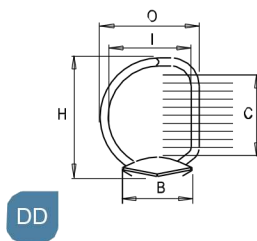

Measurement unit = mm

Pull Open Type

2 Rings

RS

PRODUCT CODE	OL	SP	RC	C	O	I	H	B
P0123 02 19RS 20	123.0	80.0	114.3	14.0	22.5	18.9	23.0	20
P0123 02 23RS 20	123.0	80.0	114.3	18.5	28.0	23.6	29.5	20
P0123 02 25RS 17	123.0	80.0	114.3	20.0	29.5	25.3	30.5	17
P0123 02 25RS 20	123.0	80.0	114.3	21.0	29.5	25.3	30.5	20
P0123 02 30RS 17	123.0	80.0	114.3	25.0	34.5	30.1	36.5	17
P0123 02 30RS 20	123.0	80.0	114.3	25.0	34.5	30.1	36.5	20
P0123 02 30RS 26	124.0	80.0	114.0	25.0	35.0	30.0	36.0	26
P0123 02 35RS 20	123.0	80.0	114.3	30.0	38.5	34.1	41.0	20
P0123 02 35RS 26	124.0	80.0	114.0	30.0	40.0	34.8	41.5	26
P0123 02 38RS 20	123.0	80.0	114.3	35.0	43.0	38.6	45.5	20
P0123 02 38RS 26	124.0	80.0	114.0	33.0	44.0	38.8	46.0	26
P0123 02 45RS 26	124.0	80.0	114.0	40.0	51.0	45.0	52.5	26
P0123 02 50RS 26	124.0	80.0	114.0	44.0	55.5	49.5	58.0	26

Measurement unit = mm

Pull Open Type

2 Rings

PRODUCT CODE	OL	SP	RC	C	O	I	H	B
P0153 02 25RS 20	152.0	108.0	142.9	21.0	30.5	26.1	30.5	20
P0153 02 30RS 20	152.0	108.0	142.9	25.0	34.5	30.1	36.5	20

3 Rings

DD

PRODUCT CODE	OL	SP	RC	C	O	I	H	B
P0263 03 16DD 20	262.0	108.0 x 108.0	253.0	16.5	23.5	19.1	27.0	20
P0263 03 20DD 20	262.0	108.0 x 108.0	253.0	20.0	27.0	22.6	30.5	20
P0263 03 25DD 20	262.0	108.0 x 108.0	253.0	25.0	29.5	25.1	36.0	20
P0263 03 30DD 20	262.0	108.0 x 108.0	253.0	28.0	30.0	25.6	39.5	20

Measurement unit = mm

Pull Open Type

3 Rings

QS

PRODUCT CODE	OL	SP	RC	C	O	I	H	B
P0263 03 20QS 20	262.0	108.0 x 108.0	253.0	20.0	24.5	20.1	31.5	20
P0263 03 25QS 20	262.0	108.0 x 108.0	253.0	25.0	25.0	20.6	36.0	20

Measurement unit = mm

Pull Open Type

4 Rings

PRODUCT CODE	OL	SP	RC	C	O	I	H	B
P0153 04 20DD 20	152.0	21.0 x 70.0 x 21.0	142.9	20.0	27.0	22.6	30.5	20
P0153 04 25DD 20	152.0	21.0 x 70.0 x 21.0	142.9	25.0	29.5	25.1	36.0	20