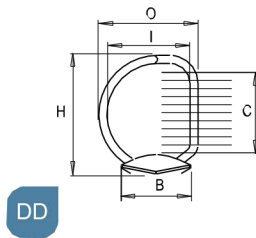

Measurement unit = mm

Pull Open Type

4 Rings

PRODUCT CODE	OL	SP	RC	C	O	I	H	B
P0153 04 20DD 20	152.0	21.0 x 70.0 x 21.0	142.9	20.0	27.0	22.6	30.5	20
P0153 04 25DD 20	152.0	21.0 x 70.0 x 21.0	142.9	25.0	29.5	25.1	36.0	20

Measurement unit = mm

Pull Open Type

4 Rings

DD

PRODUCT CODE	OL	SP	RC	C	O	I	H	B
P0210 04 16DD 20	210.0	45.0 x 65.0 x 45.0	200.0	16.5	23.5	19.1	27.0	20
P0210 04 20DD 20	210.0	45.0 x 65.0 x 45.0	200.0	20.0	27.0	22.6	30.5	20
P0210 04 25DD 20	210.0	45.0 x 65.0 x 45.0	200.0	25.0	29.5	25.1	36.0	20
P0210 04 30DD 20	210.0	45.0 x 65.0 x 45.0	200.0	28.0	30.0	25.6	39.5	20

Measurement unit = mm

Pull Open Type

4 Rings

PRODUCT CODE	OL	SP	RC	C	O	I	H	B
P0278 04 13DD 15	278.0	80.0 x 80.0 x 80.0	270.0	13.5	19.5	15.9	23.0	15

Measurement unit = mm

Pull Open Type

4 Rings

PRODUCT CODE	OL	SP	RC	C	O	I	H	B
P0282 04 13DD 17	282.0	80.0 x 80.0 x 80.0	272.5	13.0	20.0	16.4	22.0	17
P0282 04 16DD 17	282.0	80.0 x 80.0 x 80.0	272.5	17.0	23.0	19.4	26.5	17
P0282 04 20DD 17	282.0	80.0 x 80.0 x 80.0	272.5	20.0	27.0	22.6	30.5	17
P0282 04 25DD 17	282.0	80.0 x 80.0 x 80.0	272.5	25.0	29.5	25.1	36.0	17
P0287 04 16DD 20	286.0	80.0 x 80.0 x 80.0	277.0	16.5	23.5	19.1	27.0	20
P0287 04 20DD 20	286.0	80.0 x 80.0 x 80.0	277.0	20.0	27.0	22.6	30.5	20
P0287 04 25DD 20	286.0	80.0 x 80.0 x 80.0	277.0	25.0	29.5	25.1	36.0	20
P0287 04 30DD 20	286.0	80.0 x 80.0 x 80.0	277.0	28.0	30.0	25.6	39.5	20