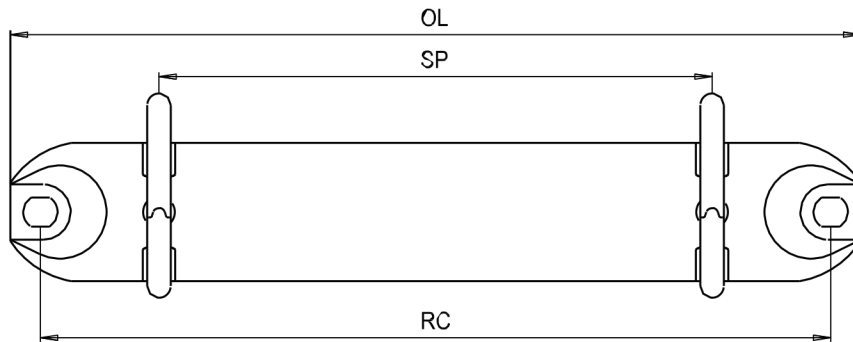

AD

DD

PRODUCT CODE	OL	SP	RC	C	O	I	H	B
P0123 02 13DD 17	123.0	80.0	114.3	13.0	20.0	16.4	22.0	17
P0123 02 16DD 17	123.0	80.0	114.3	17.0	23.0	19.4	26.5	17
P0123 02 16DD 20	123.0	80.0	114.3	16.5	23.5	19.1	27.0	20
P0123 02 20DD 17	123.0	80.0	114.3	20.0	27.0	22.6	30.5	17
P0123 02 20DD 20	123.0	80.0	114.3	20.0	27.0	22.6	30.5	20
P0123 02 25DD 17	123.0	80.0	114.3	25.0	29.5	25.1	36.0	17

Measurement unit = mm