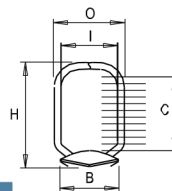

Measurement unit = mm

Pull Open Type

4 Rings

PRODUCT CODE	OL	SP	RC	C	O	I	H	B
P0287 04 30DD 26	286.0	80.0 x 80.0 x 80.0	277.0	30.0	35.0	30.0	42.5	26
P0287 04 35DD 26	286.0	80.0 x 80.0 x 80.0	277.0	33.0	36.0	31.0	44.5	26
P0287 04 36DD 26	286.0	80.0 x 80.0 x 80.0	277.0	36.0	39.0	34.0	47.0	26
P0287 04 38DD 26	286.0	80.0 x 80.0 x 80.0	277.0	39.0	39.5	34.5	51.5	26
P0287 04 40DD 26	286.0	80.0 x 80.0 x 80.0	277.0	40.0	40.0	35.0	52.5	26
P0287 04 45DD 26	286.0	80.0 x 80.0 x 80.0	277.0	45.0	44.0	38.0	58.0	26
P0287 04 49DD 26	286.0	80.0 x 80.0 x 80.0	138.5 + 138.5	48.5	44.0	38.0	62.0	26
P0287 04 50DD 26	286.0	80.0 x 80.0 x 80.0	277.0	52.0	42.5	36.5	65.5	26
P0287 04 52DD 26	286.0	80.0 x 80.0 x 80.0	277.0	53.0	44.0	38.0	67.0	26

Measurement unit = mm

Pull Open Type

4 Rings

QS

PRODUCT CODE	OL	SP	RC	C	O	I	H	B
P0287 04 20QS 20	286.0	80.0 x 80.0 x 80.0	277.0	20.0	24.5	20.1	31.5	20
P0287 04 25QS 20	286.0	80.0 x 80.0 x 80.0	277.0	25.0	25.0	20.6	36.0	20
P0287 04 30QS 26	286.0	80.0 x 80.0 x 80.0	277.0	30.0	30.5	25.5	42.5	26
P0287 04 35QS 26	286.0	80.0 x 80.0 x 80.0	277.0	35.0	30.5	25.5	47.5	26
P0287 04 40QS 26	286.0	80.0 x 80.0 x 80.0	277.0	41.0	31.5	26.5	54.0	26
P0287 04 45QS 26	286.0	80.0 x 80.0 x 80.0	277.0	43.0	33.0	27.0	56.0	26
P0287 04 50QS 26	286.0	80.0 x 80.0 x 80.0	277.0	50.0	34.0	28.0	64.0	26
P0287 04 52QS 26	286.0	80.0 x 80.0 x 80.0	138.5 + 138.5	53.0	32.5	26.5	67.0	26