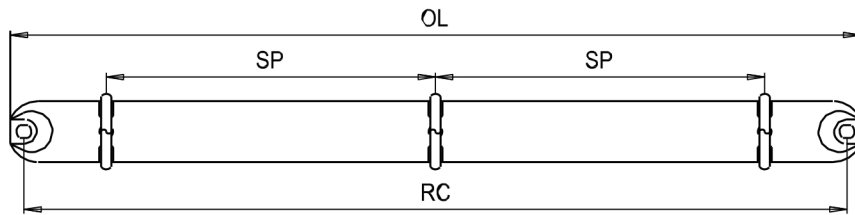

Measurement unit = mm

Pull Open Type

2 Rings

RS

PRODUCT CODE	OL	SP	RC	C	O	I	H	B
P0123 02 19RS 20	123.0	80.0	114.3	14.0	22.5	18.9	23.0	20
P0123 02 23RS 20	123.0	80.0	114.3	18.5	28.0	23.6	29.5	20
P0123 02 25RS 17	123.0	80.0	114.3	20.0	29.5	25.3	30.5	17
P0123 02 25RS 20	123.0	80.0	114.3	21.0	29.5	25.3	30.5	20
P0123 02 30RS 17	123.0	80.0	114.3	25.0	34.5	30.1	36.5	17
P0123 02 30RS 20	123.0	80.0	114.3	25.0	34.5	30.1	36.5	20
P0123 02 30RS 26	124.0	80.0	114.0	25.0	35.0	30.0	36.0	26
P0123 02 35RS 20	123.0	80.0	114.3	30.0	38.5	34.1	41.0	20
P0123 02 35RS 26	124.0	80.0	114.0	30.0	40.0	34.8	41.5	26
P0123 02 38RS 20	123.0	80.0	114.3	35.0	43.0	38.6	45.5	20
P0123 02 38RS 26	124.0	80.0	114.0	33.0	44.0	38.8	46.0	26
P0123 02 45RS 26	124.0	80.0	114.0	40.0	51.0	45.0	52.5	26
P0123 02 50RS 26	124.0	80.0	114.0	44.0	55.5	49.5	58.0	26

Measurement unit = mm

Pull Open Type

2 Rings

PRODUCT CODE	OL	SP	RC	C	O	I	H	B
P0153 02 25RS 20	152.0	108.0	142.9	21.0	30.5	26.1	30.5	20
P0153 02 30RS 20	152.0	108.0	142.9	25.0	34.5	30.1	36.5	20

3 Rings

DD

PRODUCT CODE	OL	SP	RC	C	O	I	H	B
P0263 03 16DD 20	262.0	108.0 x 108.0	253.0	16.5	23.5	19.1	27.0	20
P0263 03 20DD 20	262.0	108.0 x 108.0	253.0	20.0	27.0	22.6	30.5	20
P0263 03 25DD 20	262.0	108.0 x 108.0	253.0	25.0	29.5	25.1	36.0	20
P0263 03 30DD 20	262.0	108.0 x 108.0	253.0	28.0	30.0	25.6	39.5	20

Measurement unit = mm

Pull Open Type

3 Rings

QS

PRODUCT CODE	OL	SP	RC	C	O	I	H	B
P0263 03 20QS 20	262.0	108.0 x 108.0	253.0	20.0	24.5	20.1	31.5	20
P0263 03 25QS 20	262.0	108.0 x 108.0	253.0	25.0	25.0	20.6	36.0	20

Measurement unit = mm

Pull Open Type

4 Rings

PRODUCT CODE	OL	SP	RC	C	O	I	H	B
P0153 04 20DD 20	152.0	21.0 x 70.0 x 21.0	142.9	20.0	27.0	22.6	30.5	20
P0153 04 25DD 20	152.0	21.0 x 70.0 x 21.0	142.9	25.0	29.5	25.1	36.0	20