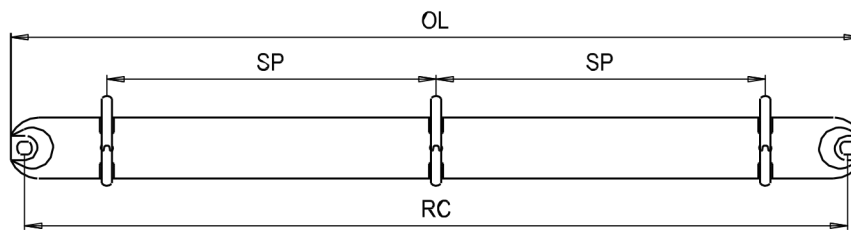

Measurement unit = mm

Pull Open Type

2 Rings

RS

PRODUCT CODE	OL	SP	RC	C	O	I	H	B
P0123 02 19RS 20	123.0	80.0	114.3	14.0	22.5	18.9	23.0	20
P0123 02 23RS 20	123.0	80.0	114.3	18.5	28.0	23.6	29.5	20
P0123 02 25RS 17	123.0	80.0	114.3	20.0	29.5	25.3	30.5	17
P0123 02 25RS 20	123.0	80.0	114.3	21.0	29.5	25.3	30.5	20
P0123 02 30RS 17	123.0	80.0	114.3	25.0	34.5	30.1	36.5	17
P0123 02 30RS 20	123.0	80.0	114.3	25.0	34.5	30.1	36.5	20
P0123 02 30RS 26	124.0	80.0	114.0	25.0	35.0	30.0	36.0	26
P0123 02 35RS 20	123.0	80.0	114.3	30.0	38.5	34.1	41.0	20
P0123 02 35RS 26	124.0	80.0	114.0	30.0	40.0	34.8	41.5	26
P0123 02 38RS 20	123.0	80.0	114.3	35.0	43.0	38.6	45.5	20
P0123 02 38RS 26	124.0	80.0	114.0	33.0	44.0	38.8	46.0	26
P0123 02 45RS 26	124.0	80.0	114.0	40.0	51.0	45.0	52.5	26
P0123 02 50RS 26	124.0	80.0	114.0	44.0	55.5	49.5	58.0	26

Measurement unit = mm

Pull Open Type

2 Rings

PRODUCT CODE	OL	SP	RC	C	O	I	H	B
P0153 02 25RS 20	152.0	108.0	142.9	21.0	30.5	26.1	30.5	20
P0153 02 30RS 20	152.0	108.0	142.9	25.0	34.5	30.1	36.5	20

3 Rings

DD

PRODUCT CODE	OL	SP	RC	C	O	I	H	B
P0263 03 16DD 20	262.0	108.0 x 108.0	253.0	16.5	23.5	19.1	27.0	20
P0263 03 20DD 20	262.0	108.0 x 108.0	253.0	20.0	27.0	22.6	30.5	20
P0263 03 25DD 20	262.0	108.0 x 108.0	253.0	25.0	29.5	25.1	36.0	20
P0263 03 30DD 20	262.0	108.0 x 108.0	253.0	28.0	30.0	25.6	39.5	20

Measurement unit = mm

Pull Open Type

3 Rings

QS

PRODUCT CODE	OL	SP	RC	C	O	I	H	B
P0263 03 20QS 20	262.0	108.0 x 108.0	253.0	20.0	24.5	20.1	31.5	20
P0263 03 25QS 20	262.0	108.0 x 108.0	253.0	25.0	25.0	20.6	36.0	20

Measurement unit = mm

Pull Open Type

4 Rings

PRODUCT CODE	OL	SP	RC	C	O	I	H	B
P0153 04 20DD 20	152.0	21.0 x 70.0 x 21.0	142.9	20.0	27.0	22.6	30.5	20
P0153 04 25DD 20	152.0	21.0 x 70.0 x 21.0	142.9	25.0	29.5	25.1	36.0	20