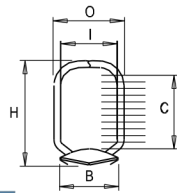

Measurement unit = mm

Pull Open Type

2 Rings

DD

QS

PRODUCT CODE	OL	SP	RC	C	O	I	H	B
P0123 02 18QS 20	123.0	80.0	114.3	18.0	24.5	20.1	27.5	20
P0123 02 20QS 20	123.0	80.0	114.3	20.0	24.5	20.1	31.5	20
P0123 02 25QS 20	123.0	80.0	114.3	25.0	25.0	20.6	36.0	20
P0123 02 30QS 20	123.0	80.0	114.3	30.0	25.5	21.1	40.0	20
P0123 02 30QS 26	124.0	80.0	114.0	30.0	30.5	25.5	42.5	26
P0123 02 35QS 26	124.0	80.0	114.0	35.0	30.5	25.5	47.5	26
P0123 02 40QS 26	124.0	80.0	114.0	41.0	31.5	26.5	54.0	26
P0123 02 45QS 26	124.0	80.0	114.0	43.0	33.0	27.0	56.0	26
P0123 02 50QS 26	124.0	80.0	114.0	50.0	34.0	28.0	64.0	26

Measurement unit = mm

Pull Open Type

2 Rings

QS

PRODUCT CODE	OL	SP	RC	C	O	I	H	B
P0123 02 52QS 26	124.0	80.0	114.0	53.0	32.5	26.5	67.0	26
P0136 02 51QS 36	133.0	80.0	124.0	54.0	40.0	32.2	69.0	36
P0136 02 65QS 36	133.0	80.0	124.0	65.0	43.0	35.2	82.0	36
P0136 02 80QS 36	133.0	80.0	124.0	80.0	39.5	31.7	97.0	36

Measurement unit = mm

Pull Open Type

2 Rings

QS

RS

PRODUCT CODE	OL	SP	RC	C	O	I	H	B
P0120 02 13RS 15	120.0	80.0	112.0	9.0	17.5	13.9	19.0	15
P0120 02 16RS 15	120.0	80.0	112.0	13.0	20.5	16.3	21.5	15
P0123 02 13RS 17	123.0	80.0	114.3	8.0	17.0	13.4	18.0	17
P0123 02 16RS 17	123.0	80.0	114.3	13.0	19.5	15.9	23.0	17
P0123 02 16RS 20	123.0	80.0	114.3	11.5	19.5	15.9	20.0	20
P0123 02 19RS 17	123.0	80.0	114.3	15.0	22.5	18.9	25.0	17