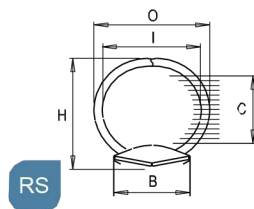

Measurement unit = mm

Pull Open Type

2 Rings

QS

RS

PRODUCT CODE	OL	SP	RC	C	O	I	H	B
P0120 02 13RS 15	120.0	80.0	112.0	9.0	17.5	13.9	19.0	15
P0120 02 16RS 15	120.0	80.0	112.0	13.0	20.5	16.3	21.5	15
P0123 02 13RS 17	123.0	80.0	114.3	8.0	17.0	13.4	18.0	17
P0123 02 16RS 17	123.0	80.0	114.3	13.0	19.5	15.9	23.0	17
P0123 02 16RS 20	123.0	80.0	114.3	11.5	19.5	15.9	20.0	20
P0123 02 19RS 17	123.0	80.0	114.3	15.0	22.5	18.9	25.0	17

Measurement unit = mm

Pull Open Type

2 Rings

RS

PRODUCT CODE	OL	SP	RC	C	O	I	H	B
P0123 02 19RS 20	123.0	80.0	114.3	14.0	22.5	18.9	23.0	20
P0123 02 23RS 20	123.0	80.0	114.3	18.5	28.0	23.6	29.5	20
P0123 02 25RS 17	123.0	80.0	114.3	20.0	29.5	25.3	30.5	17
P0123 02 25RS 20	123.0	80.0	114.3	21.0	29.5	25.3	30.5	20
P0123 02 30RS 17	123.0	80.0	114.3	25.0	34.5	30.1	36.5	17
P0123 02 30RS 20	123.0	80.0	114.3	25.0	34.5	30.1	36.5	20
P0123 02 30RS 26	124.0	80.0	114.0	25.0	35.0	30.0	36.0	26
P0123 02 35RS 20	123.0	80.0	114.3	30.0	38.5	34.1	41.0	20
P0123 02 35RS 26	124.0	80.0	114.0	30.0	40.0	34.8	41.5	26
P0123 02 38RS 20	123.0	80.0	114.3	35.0	43.0	38.6	45.5	20
P0123 02 38RS 26	124.0	80.0	114.0	33.0	44.0	38.8	46.0	26
P0123 02 45RS 26	124.0	80.0	114.0	40.0	51.0	45.0	52.5	26
P0123 02 50RS 26	124.0	80.0	114.0	44.0	55.5	49.5	58.0	26

Measurement unit = mm

Pull Open Type

2 Rings

PRODUCT CODE	OL	SP	RC	C	O	I	H	B
P0153 02 25RS 20	152.0	108.0	142.9	21.0	30.5	26.1	30.5	20
P0153 02 30RS 20	152.0	108.0	142.9	25.0	34.5	30.1	36.5	20

3 Rings

DD

PRODUCT CODE	OL	SP	RC	C	O	I	H	B
P0263 03 16DD 20	262.0	108.0 x 108.0	253.0	16.5	23.5	19.1	27.0	20
P0263 03 20DD 20	262.0	108.0 x 108.0	253.0	20.0	27.0	22.6	30.5	20
P0263 03 25DD 20	262.0	108.0 x 108.0	253.0	25.0	29.5	25.1	36.0	20
P0263 03 30DD 20	262.0	108.0 x 108.0	253.0	28.0	30.0	25.6	39.5	20

Measurement unit = mm

Pull Open Type

3 Rings

QS

PRODUCT CODE	OL	SP	RC	C	O	I	H	B
P0263 03 20QS 20	262.0	108.0 x 108.0	253.0	20.0	24.5	20.1	31.5	20
P0263 03 25QS 20	262.0	108.0 x 108.0	253.0	25.0	25.0	20.6	36.0	20