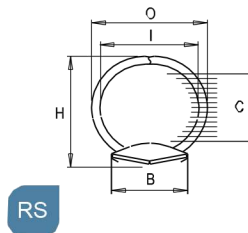

Measurement unit = mm

Pull Open Type

4 Rings

RS

PRODUCT CODE	OL	SP	RC	C	O	I	H	B
P0287 04 30RS 20	286.0	80.0 x 80.0 x 80.0	277.0	25.0	34.5	30.1	36.5	20
P0287 04 30RS 26	286.0	80.0 x 80.0 x 80.0	277.0	25.0	34.5	29.7	36.0	26
P0287 04 32RS 26	286.0	80.0 x 80.0 x 80.0	277.0	27.0	37.0	32.2	38.0	26
P0287 04 35RS 20	286.0	80.0 x 80.0 x 80.0	277.0	30.0	38.5	34.1	41.0	20
P0287 04 35RS 26	286.0	80.0 x 80.0 x 80.0	277.0	30.0	40.0	34.8	41.5	26
P0287 04 38RS 26	286.0	80.0 x 80.0 x 80.0	277.0	33.0	44.0	38.8	46.0	26
P0287 04 45RS 26	286.0	80.0 x 80.0 x 80.0	277.0	40.0	51.0	45.0	52.5	26

Measurement unit = mm

Pull Open Type

4 Rings

DD

RS

PRODUCT CODE	OL	SP	RC	C	O	I	H	B
P0278 04 16RS 15	278.0	80.0 x 80.0 x 80.0	270.0	13.0	20.5	16.3	21.5	15
P0282 04 13RS 17	282.0	80.0 x 80.0 x 80.0	272.5	8.0	17.0	13.4	18.0	17
P0282 04 16RS 17	282.0	80.0 x 80.0 x 80.0	272.5	13.0	19.5	15.9	23.0	17
P0282 04 30RS 17	282.0	80.0 x 80.0 x 80.0	272.5	25.0	34.5	30.1	36.5	17
P0287 04 19RS 20	286.0	80.0 x 80.0 x 80.0	277.0	14.0	22.5	18.9	23.0	20
P0287 04 25RS 20	286.0	80.0 x 80.0 x 80.0	277.0	21.0	29.5	25.3	30.5	20
P0287 04 30RS 20	286.0	80.0 x 80.0 x 80.0	277.0	25.0	34.5	30.1	36.5	20

Measurement unit = mm

Data Mechanism

4 Rings

PRODUCT CODE	OL	SP	RC	C	O	I	H	B
P0210 04 25QS 20	210.0	50.8 x 63.5 x 50.8	200.0	25.0	25.0	20.6	36.0	20

Measurement unit = mm