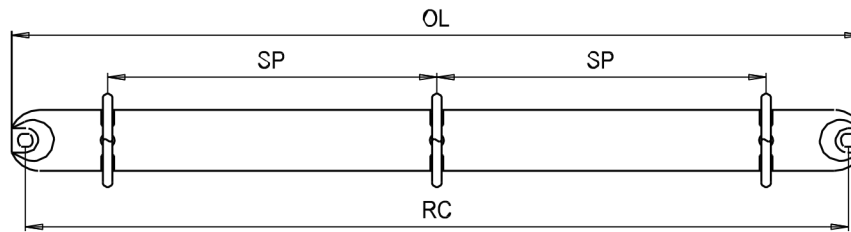

Measurement unit = mm

Pull Open Type

2 Rings

PRODUCT CODE	OL	SP	RC	C	O	I	H	B
P0153 02 25RS 20	152.0	108.0	142.9	21.0	30.5	26.1	30.5	20
P0153 02 30RS 20	152.0	108.0	142.9	25.0	34.5	30.1	36.5	20

3 Rings

DD

PRODUCT CODE	OL	SP	RC	C	O	I	H	B
P0263 03 16DD 20	262.0	108.0 x 108.0	253.0	16.5	23.5	19.1	27.0	20
P0263 03 20DD 20	262.0	108.0 x 108.0	253.0	20.0	27.0	22.6	30.5	20
P0263 03 25DD 20	262.0	108.0 x 108.0	253.0	25.0	29.5	25.1	36.0	20
P0263 03 30DD 20	262.0	108.0 x 108.0	253.0	28.0	30.0	25.6	39.5	20

Measurement unit = mm

Pull Open Type

3 Rings

QS

PRODUCT CODE	OL	SP	RC	C	O	I	H	B
P0263 03 20QS 20	262.0	108.0 x 108.0	253.0	20.0	24.5	20.1	31.5	20
P0263 03 25QS 20	262.0	108.0 x 108.0	253.0	25.0	25.0	20.6	36.0	20

Measurement unit = mm

Pull Open Type

3 Rings

RS

PRODUCT CODE	OL	SP	RC	C	O	I	H	B
P0263 03 19RS 20	262.0	108.0 x 108.0	253.0	14.0	22.5	18.9	23.0	20
P0263 03 25RS 20	262.0	108.0 x 108.0	253.0	21.0	29.5	25.3	30.5	20
P0263 03 30RS 20	262.0	108.0 x 108.0	253.0	25.0	34.5	30.1	36.5	20

Measurement unit = mm

Pull Open Type

4 Rings

PRODUCT CODE	OL	SP	RC	C	O	I	H	B
P0153 04 20DD 20	152.0	21.0 x 70.0 x 21.0	142.9	20.0	27.0	22.6	30.5	20
P0153 04 25DD 20	152.0	21.0 x 70.0 x 21.0	142.9	25.0	29.5	25.1	36.0	20