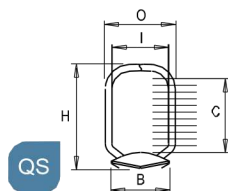

Measurement unit = mm

Pull Open Type

4 Rings

RS

PRODUCT CODE	OL	SP	RC	C	O	I	H	B
P0287 04 30RS 20	286.0	80.0 x 80.0 x 80.0	277.0	25.0	34.5	30.1	36.5	20
P0287 04 30RS 26	286.0	80.0 x 80.0 x 80.0	277.0	25.0	34.5	29.7	36.0	26
P0287 04 32RS 26	286.0	80.0 x 80.0 x 80.0	277.0	27.0	37.0	32.2	38.0	26
P0287 04 35RS 20	286.0	80.0 x 80.0 x 80.0	277.0	30.0	38.5	34.1	41.0	20
P0287 04 35RS 26	286.0	80.0 x 80.0 x 80.0	277.0	30.0	40.0	34.8	41.5	26
P0287 04 38RS 26	286.0	80.0 x 80.0 x 80.0	277.0	33.0	44.0	38.8	46.0	26
P0287 04 45RS 26	286.0	80.0 x 80.0 x 80.0	277.0	40.0	51.0	45.0	52.5	26

Measurement unit = mm

Pull Open Type

4 Rings

DD

RS

PRODUCT CODE	OL	SP	RC	C	O	I	H	B
P0278 04 16RS 15	278.0	80.0 x 80.0 x 80.0	270.0	13.0	20.5	16.3	21.5	15
P0282 04 13RS 17	282.0	80.0 x 80.0 x 80.0	272.5	8.0	17.0	13.4	18.0	17
P0282 04 16RS 17	282.0	80.0 x 80.0 x 80.0	272.5	13.0	19.5	15.9	23.0	17
P0282 04 30RS 17	282.0	80.0 x 80.0 x 80.0	272.5	25.0	34.5	30.1	36.5	17
P0287 04 19RS 20	286.0	80.0 x 80.0 x 80.0	277.0	14.0	22.5	18.9	23.0	20
P0287 04 25RS 20	286.0	80.0 x 80.0 x 80.0	277.0	21.0	29.5	25.3	30.5	20
P0287 04 30RS 20	286.0	80.0 x 80.0 x 80.0	277.0	25.0	34.5	30.1	36.5	20

Measurement unit = mm

Data Mechanism

4 Rings

PRODUCT CODE	OL	SP	RC	C	O	I	H	B
P0210 04 25QS 20	210.0	50.8 x 63.5 x 50.8	200.0	25.0	25.0	20.6	36.0	20

Measurement unit = mm