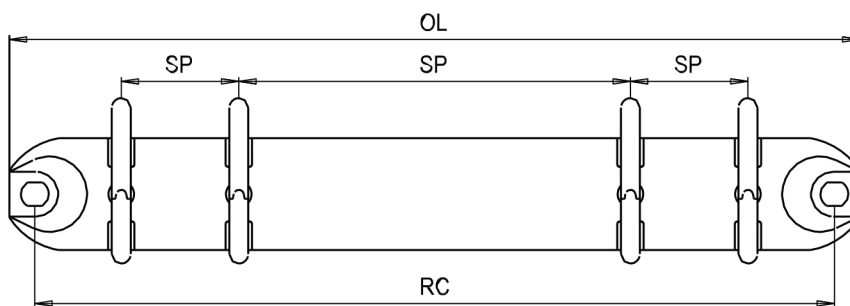

Measurement unit = mm

Pull Open Type

3 Rings

RS

PRODUCT CODE	OL	SP	RC	C	O	I	H	B
P0263 03 19RS 20	262.0	108.0 x 108.0	253.0	14.0	22.5	18.9	23.0	20
P0263 03 25RS 20	262.0	108.0 x 108.0	253.0	21.0	29.5	25.3	30.5	20
P0263 03 30RS 20	262.0	108.0 x 108.0	253.0	25.0	34.5	30.1	36.5	20

Measurement unit = mm

Pull Open Type

4 Rings

PRODUCT CODE	OL	SP	RC	C	O	I	H	B
P0153 04 20DD 20	152.0	21.0 x 70.0 x 21.0	142.9	20.0	27.0	22.6	30.5	20
P0153 04 25DD 20	152.0	21.0 x 70.0 x 21.0	142.9	25.0	29.5	25.1	36.0	20

Measurement unit = mm

Pull Open Type

4 Rings

DD

PRODUCT CODE	OL	SP	RC	C	O	I	H	B
P0210 04 16DD 20	210.0	45.0 x 65.0 x 45.0	200.0	16.5	23.5	19.1	27.0	20
P0210 04 20DD 20	210.0	45.0 x 65.0 x 45.0	200.0	20.0	27.0	22.6	30.5	20
P0210 04 25DD 20	210.0	45.0 x 65.0 x 45.0	200.0	25.0	29.5	25.1	36.0	20
P0210 04 30DD 20	210.0	45.0 x 65.0 x 45.0	200.0	28.0	30.0	25.6	39.5	20