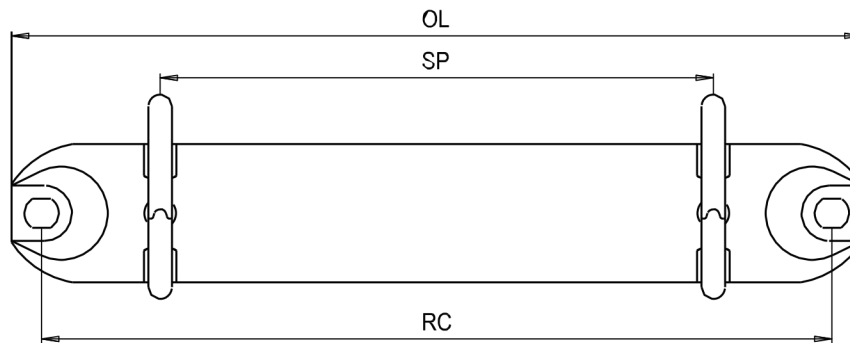

DD

PRODUCT CODE	OL	SP	RC	C	O	I	H	B
P0123 02 13DD 17	123.0	80.0	114.3	13.0	20.0	16.4	22.0	17
P0123 02 16DD 17	123.0	80.0	114.3	17.0	23.0	19.4	26.5	17
P0123 02 16DD 20	123.0	80.0	114.3	16.5	23.5	19.1	27.0	20
P0123 02 20DD 17	123.0	80.0	114.3	20.0	27.0	22.6	30.5	17
P0123 02 20DD 20	123.0	80.0	114.3	20.0	27.0	22.6	30.5	20
P0123 02 25DD 17	123.0	80.0	114.3	25.0	29.5	25.1	36.0	17

Measurement unit = mm

Pull Open Type

2 Rings

PRODUCT CODE	OL	SP	RC	C	O	I	H	B
P0123 02 25DD 20	123.0	80.0	114.3	25.0	29.5	25.1	36.0	20
P0123 02 30DD 20	123.0	80.0	114.3	28.0	30.0	25.6	39.5	20
P0123 02 30DD 26	124.0	80.0	114.0	30.0	35.0	30.0	42.5	26
P0123 02 35DD 26	124.0	80.0	114.0	33.0	36.0	31.0	44.5	26
P0123 02 36DD 26	124.0	80.0	114.0	36.0	39.0	34.0	47.0	26
P0123 02 38DD 26	124.0	80.0	114.0	39.0	39.5	34.5	51.5	26
P0123 02 40DD 26	124.0	80.0	114.0	40.0	40.0	35.0	52.5	26
P0123 02 45DD 26	124.0	80.0	114.0	45.0	44.0	38.0	58.0	26
P0123 02 49DD 26	124.0	80.0	114.0	48.5	44.0	38.0	62.0	26
P0123 02 50DD 26	124.0	80.0	114.0	52.0	42.5	36.5	65.5	26

Measurement unit = mm

Pull Open Type

2 Rings

PRODUCT CODE	OL	SP	RC	C	O	I	H	B
P0123 02 52DD 26	124.0	80.0	114.0	53.0	44.0	38.0	67.0	26
P0136 02 60DD 36	133.0	80.0	124.0	58.0	55.5	47.7	75.5	36
P0136 02 65DD 36	133.0	80.0	124.0	65.0	61.0	53.2	82.0	36
P0153 02 20DD 20	152.0	108.0	142.9	20.0	27.0	22.6	30.5	20
P0153 02 25DD 20	152.0	108.0	142.9	25.0	29.5	25.1	36.0	20

Measurement unit = mm

Pull Open Type

2 Rings

DD

QS

PRODUCT CODE	OL	SP	RC	C	O	I	H	B
P0123 02 18QS 20	123.0	80.0	114.3	18.0	24.5	20.1	27.5	20
P0123 02 20QS 20	123.0	80.0	114.3	20.0	24.5	20.1	31.5	20
P0123 02 25QS 20	123.0	80.0	114.3	25.0	25.0	20.6	36.0	20
P0123 02 30QS 20	123.0	80.0	114.3	30.0	25.5	21.1	40.0	20
P0123 02 30QS 26	124.0	80.0	114.0	30.0	30.5	25.5	42.5	26
P0123 02 35QS 26	124.0	80.0	114.0	35.0	30.5	25.5	47.5	26
P0123 02 40QS 26	124.0	80.0	114.0	41.0	31.5	26.5	54.0	26
P0123 02 45QS 26	124.0	80.0	114.0	43.0	33.0	27.0	56.0	26
P0123 02 50QS 26	124.0	80.0	114.0	50.0	34.0	28.0	64.0	26