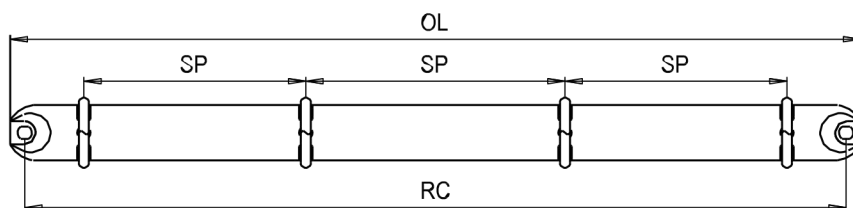

Measurement unit = mm

Pull Open Type

4 Rings

RS

PRODUCT CODE	OL	SP	RC	C	O	I	H	B
P0287 04 30RS 20	286.0	80.0 x 80.0 x 80.0	277.0	25.0	34.5	30.1	36.5	20
P0287 04 30RS 26	286.0	80.0 x 80.0 x 80.0	277.0	25.0	34.5	29.7	36.0	26
P0287 04 32RS 26	286.0	80.0 x 80.0 x 80.0	277.0	27.0	37.0	32.2	38.0	26
P0287 04 35RS 20	286.0	80.0 x 80.0 x 80.0	277.0	30.0	38.5	34.1	41.0	20
P0287 04 35RS 26	286.0	80.0 x 80.0 x 80.0	277.0	30.0	40.0	34.8	41.5	26
P0287 04 38RS 26	286.0	80.0 x 80.0 x 80.0	277.0	33.0	44.0	38.8	46.0	26
P0287 04 45RS 26	286.0	80.0 x 80.0 x 80.0	277.0	40.0	51.0	45.0	52.5	26

Measurement unit = mm

Pull Open Type

4 Rings

DD

RS

PRODUCT CODE	OL	SP	RC	C	O	I	H	B
P0278 04 16RS 15	278.0	80.0 x 80.0 x 80.0	270.0	13.0	20.5	16.3	21.5	15
P0282 04 13RS 17	282.0	80.0 x 80.0 x 80.0	272.5	8.0	17.0	13.4	18.0	17
P0282 04 16RS 17	282.0	80.0 x 80.0 x 80.0	272.5	13.0	19.5	15.9	23.0	17
P0282 04 30RS 17	282.0	80.0 x 80.0 x 80.0	272.5	25.0	34.5	30.1	36.5	17
P0287 04 19RS 20	286.0	80.0 x 80.0 x 80.0	277.0	14.0	22.5	18.9	23.0	20
P0287 04 25RS 20	286.0	80.0 x 80.0 x 80.0	277.0	21.0	29.5	25.3	30.5	20
P0287 04 30RS 20	286.0	80.0 x 80.0 x 80.0	277.0	25.0	34.5	30.1	36.5	20

Measurement unit = mm

Data Mechanism

4 Rings

PRODUCT CODE	OL	SP	RC	C	O	I	H	B
P0210 04 25QS 20	210.0	50.8 x 63.5 x 50.8	200.0	25.0	25.0	20.6	36.0	20

Measurement unit = mm