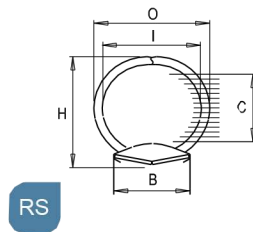

Measurement unit = mm

Pull Open Type

2 Rings

QS

RS

PRODUCT CODE	OL	SP	RC	C	O	I	H	B
P0120 02 13RS 15	120.0	80.0	112.0	9.0	17.5	13.9	19.0	15
P0120 02 16RS 15	120.0	80.0	112.0	13.0	20.5	16.3	21.5	15
P0123 02 13RS 17	123.0	80.0	114.3	8.0	17.0	13.4	18.0	17
P0123 02 16RS 17	123.0	80.0	114.3	13.0	19.5	15.9	23.0	17
P0123 02 16RS 20	123.0	80.0	114.3	11.5	19.5	15.9	20.0	20
P0123 02 19RS 17	123.0	80.0	114.3	15.0	22.5	18.9	25.0	17

Measurement unit = mm

Pull Open Type

2 Rings

RS

PRODUCT CODE	OL	SP	RC	C	O	I	H	B
P0123 02 19RS 20	123.0	80.0	114.3	14.0	22.5	18.9	23.0	20
P0123 02 23RS 20	123.0	80.0	114.3	18.5	28.0	23.6	29.5	20
P0123 02 25RS 17	123.0	80.0	114.3	20.0	29.5	25.3	30.5	17
P0123 02 25RS 20	123.0	80.0	114.3	21.0	29.5	25.3	30.5	20
P0123 02 30RS 17	123.0	80.0	114.3	25.0	34.5	30.1	36.5	17
P0123 02 30RS 20	123.0	80.0	114.3	25.0	34.5	30.1	36.5	20
P0123 02 30RS 26	124.0	80.0	114.0	25.0	35.0	30.0	36.0	26
P0123 02 35RS 20	123.0	80.0	114.3	30.0	38.5	34.1	41.0	20
P0123 02 35RS 26	124.0	80.0	114.0	30.0	40.0	34.8	41.5	26
P0123 02 38RS 20	123.0	80.0	114.3	35.0	43.0	38.6	45.5	20
P0123 02 38RS 26	124.0	80.0	114.0	33.0	44.0	38.8	46.0	26
P0123 02 45RS 26	124.0	80.0	114.0	40.0	51.0	45.0	52.5	26
P0123 02 50RS 26	124.0	80.0	114.0	44.0	55.5	49.5	58.0	26

Measurement unit = mm

Pull Open Type

2 Rings

PRODUCT CODE	OL	SP	RC	C	O	I	H	B
P0153 02 25RS 20	152.0	108.0	142.9	21.0	30.5	26.1	30.5	20
P0153 02 30RS 20	152.0	108.0	142.9	25.0	34.5	30.1	36.5	20

3 Rings

DD

PRODUCT CODE	OL	SP	RC	C	O	I	H	B
P0263 03 16DD 20	262.0	108.0 x 108.0	253.0	16.5	23.5	19.1	27.0	20
P0263 03 20DD 20	262.0	108.0 x 108.0	253.0	20.0	27.0	22.6	30.5	20
P0263 03 25DD 20	262.0	108.0 x 108.0	253.0	25.0	29.5	25.1	36.0	20
P0263 03 30DD 20	262.0	108.0 x 108.0	253.0	28.0	30.0	25.6	39.5	20