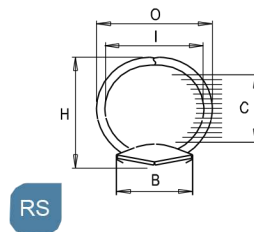

Measurement unit = mm

Pull Open Type

2 Rings

PRODUCT CODE	OL	SP	RC	C	O	I	H	B
P0153 02 25RS 20	152.0	108.0	142.9	21.0	30.5	26.1	30.5	20
P0153 02 30RS 20	152.0	108.0	142.9	25.0	34.5	30.1	36.5	20

3 Rings

DD

PRODUCT CODE	OL	SP	RC	C	O	I	H	B
P0263 03 16DD 20	262.0	108.0 x 108.0	253.0	16.5	23.5	19.1	27.0	20
P0263 03 20DD 20	262.0	108.0 x 108.0	253.0	20.0	27.0	22.6	30.5	20
P0263 03 25DD 20	262.0	108.0 x 108.0	253.0	25.0	29.5	25.1	36.0	20
P0263 03 30DD 20	262.0	108.0 x 108.0	253.0	28.0	30.0	25.6	39.5	20

Measurement unit = mm

Pull Open Type

3 Rings

QS

PRODUCT CODE	OL	SP	RC	C	O	I	H	B
P0263 03 20QS 20	262.0	108.0 x 108.0	253.0	20.0	24.5	20.1	31.5	20
P0263 03 25QS 20	262.0	108.0 x 108.0	253.0	25.0	25.0	20.6	36.0	20

Measurement unit = mm

Pull Open Type

3 Rings

RS

PRODUCT CODE	OL	SP	RC	C	O	I	H	B
P0263 03 19RS 20	262.0	108.0 x 108.0	253.0	14.0	22.5	18.9	23.0	20
P0263 03 25RS 20	262.0	108.0 x 108.0	253.0	21.0	29.5	25.3	30.5	20
P0263 03 30RS 20	262.0	108.0 x 108.0	253.0	25.0	34.5	30.1	36.5	20

Measurement unit = mm

Pull Open Type

4 Rings

PRODUCT CODE	OL	SP	RC	C	O	I	H	B
P0153 04 20DD 20	152.0	21.0 x 70.0 x 21.0	142.9	20.0	27.0	22.6	30.5	20
P0153 04 25DD 20	152.0	21.0 x 70.0 x 21.0	142.9	25.0	29.5	25.1	36.0	20