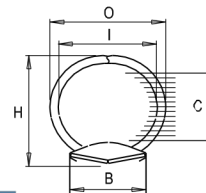

Measurement unit = mm

Pull Open Type

2 Rings

QS

RS

PRODUCT CODE	OL	SP	RC	C	O	I	H	B
P0120 02 13RS 15	120.0	80.0	112.0	9.0	17.5	13.9	19.0	15
P0120 02 16RS 15	120.0	80.0	112.0	13.0	20.5	16.3	21.5	15
P0123 02 13RS 17	123.0	80.0	114.3	8.0	17.0	13.4	18.0	17
P0123 02 16RS 17	123.0	80.0	114.3	13.0	19.5	15.9	23.0	17
P0123 02 16RS 20	123.0	80.0	114.3	11.5	19.5	15.9	20.0	20
P0123 02 19RS 17	123.0	80.0	114.3	15.0	22.5	18.9	25.0	17

Measurement unit = mm

Pull Open Type

2 Rings

RS

PRODUCT CODE	OL	SP	RC	C	O	I	H	B
P0123 02 19RS 20	123.0	80.0	114.3	14.0	22.5	18.9	23.0	20
P0123 02 23RS 20	123.0	80.0	114.3	18.5	28.0	23.6	29.5	20
P0123 02 25RS 17	123.0	80.0	114.3	20.0	29.5	25.3	30.5	17
P0123 02 25RS 20	123.0	80.0	114.3	21.0	29.5	25.3	30.5	20
P0123 02 30RS 17	123.0	80.0	114.3	25.0	34.5	30.1	36.5	17
P0123 02 30RS 20	123.0	80.0	114.3	25.0	34.5	30.1	36.5	20
P0123 02 30RS 26	124.0	80.0	114.0	25.0	35.0	30.0	36.0	26
P0123 02 35RS 20	123.0	80.0	114.3	30.0	38.5	34.1	41.0	20
P0123 02 35RS 26	124.0	80.0	114.0	30.0	40.0	34.8	41.5	26
P0123 02 38RS 20	123.0	80.0	114.3	35.0	43.0	38.6	45.5	20
P0123 02 38RS 26	124.0	80.0	114.0	33.0	44.0	38.8	46.0	26
P0123 02 45RS 26	124.0	80.0	114.0	40.0	51.0	45.0	52.5	26
P0123 02 50RS 26	124.0	80.0	114.0	44.0	55.5	49.5	58.0	26

Measurement unit = mm

Pull Open Type

2 Rings

PRODUCT CODE	OL	SP	RC	C	O	I	H	B
P0153 02 25RS 20	152.0	108.0	142.9	21.0	30.5	26.1	30.5	20
P0153 02 30RS 20	152.0	108.0	142.9	25.0	34.5	30.1	36.5	20

3 Rings

DD

PRODUCT CODE	OL	SP	RC	C	O	I	H	B
P0263 03 16DD 20	262.0	108.0 x 108.0	253.0	16.5	23.5	19.1	27.0	20
P0263 03 20DD 20	262.0	108.0 x 108.0	253.0	20.0	27.0	22.6	30.5	20
P0263 03 25DD 20	262.0	108.0 x 108.0	253.0	25.0	29.5	25.1	36.0	20
P0263 03 30DD 20	262.0	108.0 x 108.0	253.0	28.0	30.0	25.6	39.5	20