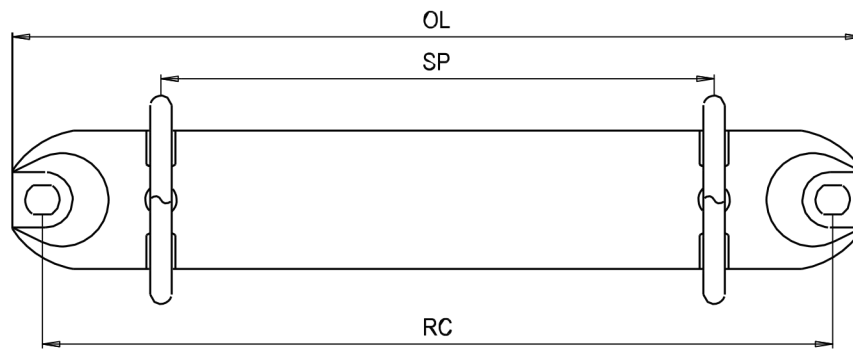

Measurement unit = mm

Pull Open Type

2 Rings

RS

PRODUCT CODE	OL	SP	RC	C	O	I	H	B
P0123 02 19RS 20	123.0	80.0	114.3	14.0	22.5	18.9	23.0	20
P0123 02 23RS 20	123.0	80.0	114.3	18.5	28.0	23.6	29.5	20
P0123 02 25RS 17	123.0	80.0	114.3	20.0	29.5	25.3	30.5	17
P0123 02 25RS 20	123.0	80.0	114.3	21.0	29.5	25.3	30.5	20
P0123 02 30RS 17	123.0	80.0	114.3	25.0	34.5	30.1	36.5	17
P0123 02 30RS 20	123.0	80.0	114.3	25.0	34.5	30.1	36.5	20
P0123 02 30RS 26	124.0	80.0	114.0	25.0	35.0	30.0	36.0	26
P0123 02 35RS 20	123.0	80.0	114.3	30.0	38.5	34.1	41.0	20
P0123 02 35RS 26	124.0	80.0	114.0	30.0	40.0	34.8	41.5	26
P0123 02 38RS 20	123.0	80.0	114.3	35.0	43.0	38.6	45.5	20
P0123 02 38RS 26	124.0	80.0	114.0	33.0	44.0	38.8	46.0	26
P0123 02 45RS 26	124.0	80.0	114.0	40.0	51.0	45.0	52.5	26
P0123 02 50RS 26	124.0	80.0	114.0	44.0	55.5	49.5	58.0	26

Measurement unit = mm

Pull Open Type

2 Rings

PRODUCT CODE	OL	SP	RC	C	O	I	H	B
P0153 02 25RS 20	152.0	108.0	142.9	21.0	30.5	26.1	30.5	20
P0153 02 30RS 20	152.0	108.0	142.9	25.0	34.5	30.1	36.5	20

3 Rings

DD

PRODUCT CODE	OL	SP	RC	C	O	I	H	B
P0263 03 16DD 20	262.0	108.0 x 108.0	253.0	16.5	23.5	19.1	27.0	20
P0263 03 20DD 20	262.0	108.0 x 108.0	253.0	20.0	27.0	22.6	30.5	20
P0263 03 25DD 20	262.0	108.0 x 108.0	253.0	25.0	29.5	25.1	36.0	20
P0263 03 30DD 20	262.0	108.0 x 108.0	253.0	28.0	30.0	25.6	39.5	20

Measurement unit = mm

Pull Open Type

3 Rings

QS

PRODUCT CODE	OL	SP	RC	C	O	I	H	B
P0263 03 20QS 20	262.0	108.0 x 108.0	253.0	20.0	24.5	20.1	31.5	20
P0263 03 25QS 20	262.0	108.0 x 108.0	253.0	25.0	25.0	20.6	36.0	20