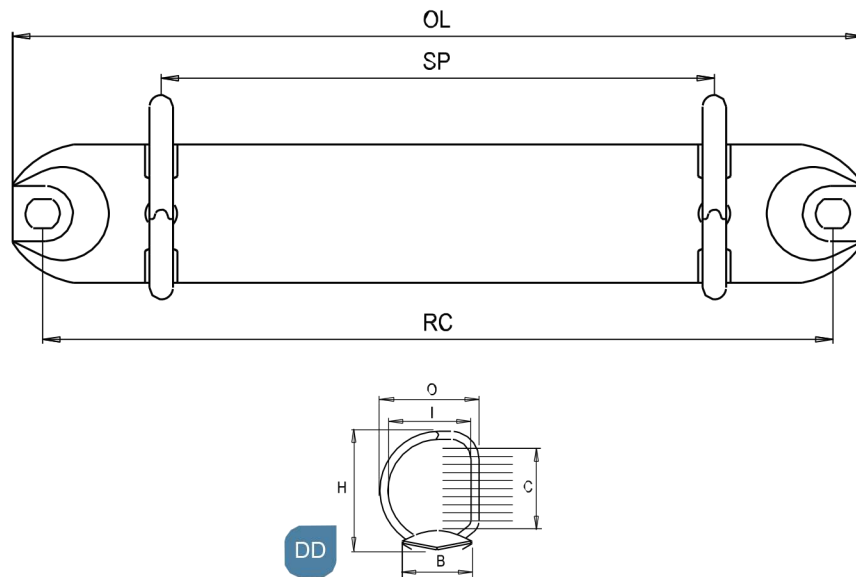

Measurement unit = mm

Pull Open Type

2 Rings

PRODUCT CODE	OL	SP	RC	C	O	I	H	B
P0123 02 25DD 20	123.0	80.0	114.3	25.0	29.5	25.1	36.0	20
P0123 02 30DD 20	123.0	80.0	114.3	28.0	30.0	25.6	39.5	20
P0123 02 30DD 26	124.0	80.0	114.0	30.0	35.0	30.0	42.5	26
P0123 02 35DD 26	124.0	80.0	114.0	33.0	36.0	31.0	44.5	26
P0123 02 36DD 26	124.0	80.0	114.0	36.0	39.0	34.0	47.0	26
P0123 02 38DD 26	124.0	80.0	114.0	39.0	39.5	34.5	51.5	26
P0123 02 40DD 26	124.0	80.0	114.0	40.0	40.0	35.0	52.5	26
P0123 02 45DD 26	124.0	80.0	114.0	45.0	44.0	38.0	58.0	26
P0123 02 49DD 26	124.0	80.0	114.0	48.5	44.0	38.0	62.0	26
P0123 02 50DD 26	124.0	80.0	114.0	52.0	42.5	36.5	65.5	26

Measurement unit = mm

Pull Open Type

2 Rings

PRODUCT CODE	OL	SP	RC	C	O	I	H	B
P0123 02 52DD 26	124.0	80.0	114.0	53.0	44.0	38.0	67.0	26
P0136 02 60DD 36	133.0	80.0	124.0	58.0	55.5	47.7	75.5	36
P0136 02 65DD 36	133.0	80.0	124.0	65.0	61.0	53.2	82.0	36
P0153 02 20DD 20	152.0	108.0	142.9	20.0	27.0	22.6	30.5	20
P0153 02 25DD 20	152.0	108.0	142.9	25.0	29.5	25.1	36.0	20

Measurement unit = mm

Pull Open Type

2 Rings

DD

QS

PRODUCT CODE	OL	SP	RC	C	O	I	H	B
P0123 02 18QS 20	123.0	80.0	114.3	18.0	24.5	20.1	27.5	20
P0123 02 20QS 20	123.0	80.0	114.3	20.0	24.5	20.1	31.5	20
P0123 02 25QS 20	123.0	80.0	114.3	25.0	25.0	20.6	36.0	20
P0123 02 30QS 20	123.0	80.0	114.3	30.0	25.5	21.1	40.0	20
P0123 02 30QS 26	124.0	80.0	114.0	30.0	30.5	25.5	42.5	26
P0123 02 35QS 26	124.0	80.0	114.0	35.0	30.5	25.5	47.5	26
P0123 02 40QS 26	124.0	80.0	114.0	41.0	31.5	26.5	54.0	26
P0123 02 45QS 26	124.0	80.0	114.0	43.0	33.0	27.0	56.0	26
P0123 02 50QS 26	124.0	80.0	114.0	50.0	34.0	28.0	64.0	26