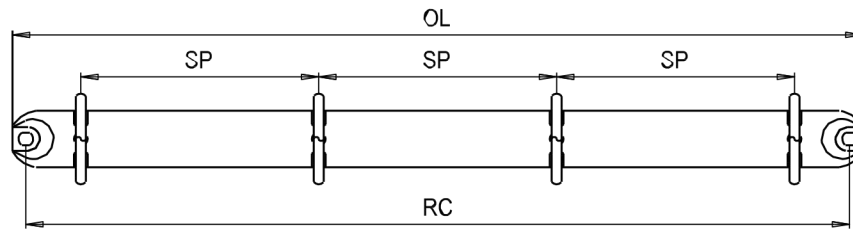

Measurement unit = mm

Pull Open Type

4 Rings

RS

PRODUCT CODE	OL	SP	RC	C	O	I	H	B
P0210 04 16RS 20	210.0	45.0 x 65.0 x 45.0	200.0	11.5	20.5	16.1	20.5	20
P0210 04 19RS 20	210.0	45.0 x 65.0 x 45.0	200.0	14.0	22.5	18.9	23.0	20
P0210 04 25RS 20	210.0	45.0 x 65.0 x 45.0	200.0	21.0	29.5	25.3	30.5	20
P0210 04 30RS 20	210.0	45.0 x 65.0 x 45.0	200.0	25.0	34.5	30.1	36.5	20

Measurement unit = mm

Pull Open Type

4 Rings

PRODUCT CODE	OL	SP	RC	C	O	I	H	B
P0278 04 13RS 15	278.0	80.0 x 80.0 x 80.0	270.0	9.0	17.5	13.9	19.0	15
P0278 04 16RS 15	278.0	80.0 x 80.0 x 80.0	270.0	13.0	20.5	16.3	21.5	15
P0282 04 13RS 17	282.0	80.0 x 80.0 x 80.0	272.5	8.0	17.0	13.4	18.0	17
P0282 04 16RS 17	282.0	80.0 x 80.0 x 80.0	272.5	13.0	19.5	15.9	23.0	17
P0282 04 19RS 17	282.0	80.0 x 80.0 x 80.0	272.5	15.0	22.5	18.9	25.0	17
P0282 04 25RS 17	282.0	80.0 x 80.0 x 80.0	272.5	20.0	29.5	25.3	30.5	17
P0282 04 30RS 17	282.0	80.0 x 80.0 x 80.0	272.5	25.0	34.5	30.1	36.5	17
P0287 04 16RS 20	286.0	80.0 x 80.0 x 80.0	277.0	11.5	19.5	15.9	20.5	20
P0287 04 19RS 20	286.0	80.0 x 80.0 x 80.0	277.0	14.0	22.5	18.9	23.0	20
P0287 04 25RS 20	286.0	80.0 x 80.0 x 80.0	277.0	21.0	29.5	25.3	30.5	20

Measurement unit = mm

Pull Open Type

4 Rings

RS

PRODUCT CODE	OL	SP	RC	C	O	I	H	B
P0287 04 30RS 20	286.0	80.0 x 80.0 x 80.0	277.0	25.0	34.5	30.1	36.5	20
P0287 04 30RS 26	286.0	80.0 x 80.0 x 80.0	277.0	25.0	34.5	29.7	36.0	26
P0287 04 32RS 26	286.0	80.0 x 80.0 x 80.0	277.0	27.0	37.0	32.2	38.0	26
P0287 04 35RS 20	286.0	80.0 x 80.0 x 80.0	277.0	30.0	38.5	34.1	41.0	20
P0287 04 35RS 26	286.0	80.0 x 80.0 x 80.0	277.0	30.0	40.0	34.8	41.5	26
P0287 04 38RS 26	286.0	80.0 x 80.0 x 80.0	277.0	33.0	44.0	38.8	46.0	26
P0287 04 45RS 26	286.0	80.0 x 80.0 x 80.0	277.0	40.0	51.0	45.0	52.5	26