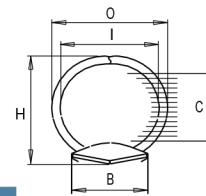

Measurement unit = mm

Pull Open Type

4 Rings

RS

PRODUCT CODE	OL	SP	RC	C	O	I	H	B
P0287 04 30RS 20	286.0	80.0 x 80.0 x 80.0	277.0	25.0	34.5	30.1	36.5	20
P0287 04 30RS 26	286.0	80.0 x 80.0 x 80.0	277.0	25.0	34.5	29.7	36.0	26
P0287 04 32RS 26	286.0	80.0 x 80.0 x 80.0	277.0	27.0	37.0	32.2	38.0	26
P0287 04 35RS 20	286.0	80.0 x 80.0 x 80.0	277.0	30.0	38.5	34.1	41.0	20
P0287 04 35RS 26	286.0	80.0 x 80.0 x 80.0	277.0	30.0	40.0	34.8	41.5	26
P0287 04 38RS 26	286.0	80.0 x 80.0 x 80.0	277.0	33.0	44.0	38.8	46.0	26
P0287 04 45RS 26	286.0	80.0 x 80.0 x 80.0	277.0	40.0	51.0	45.0	52.5	26

Measurement unit = mm

Pull Open Type

4 Rings

DD

RS

PRODUCT CODE	OL	SP	RC	C	O	I	H	B
P0278 04 16RS 15	278.0	80.0 x 80.0 x 80.0	270.0	13.0	20.5	16.3	21.5	15
P0282 04 13RS 17	282.0	80.0 x 80.0 x 80.0	272.5	8.0	17.0	13.4	18.0	17
P0282 04 16RS 17	282.0	80.0 x 80.0 x 80.0	272.5	13.0	19.5	15.9	23.0	17
P0282 04 30RS 17	282.0	80.0 x 80.0 x 80.0	272.5	25.0	34.5	30.1	36.5	17
P0287 04 19RS 20	286.0	80.0 x 80.0 x 80.0	277.0	14.0	22.5	18.9	23.0	20
P0287 04 25RS 20	286.0	80.0 x 80.0 x 80.0	277.0	21.0	29.5	25.3	30.5	20
P0287 04 30RS 20	286.0	80.0 x 80.0 x 80.0	277.0	25.0	34.5	30.1	36.5	20

Measurement unit = mm

Data Mechanism

4 Rings

PRODUCT CODE	OL	SP	RC	C	O	I	H	B
P0210 04 25QS 20	210.0	50.8 x 63.5 x 50.8	200.0	25.0	25.0	20.6	36.0	20

Measurement unit = mm