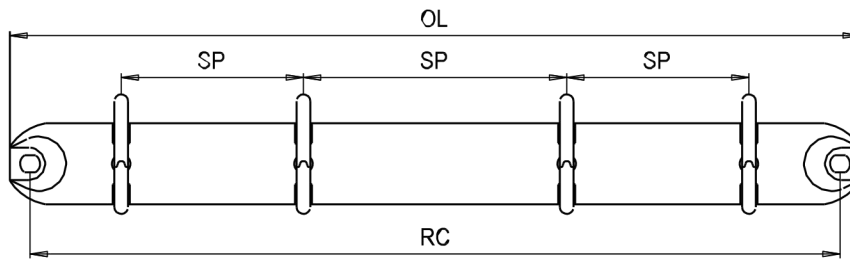

Measurement unit = mm

Pull Open Type

4 Rings

PRODUCT CODE	OL	SP	RC	C	O	I	H	B
P0153 04 20DD 20	152.0	21.0 x 70.0 x 21.0	142.9	20.0	27.0	22.6	30.5	20
P0153 04 25DD 20	152.0	21.0 x 70.0 x 21.0	142.9	25.0	29.5	25.1	36.0	20

Measurement unit = mm

Pull Open Type

4 Rings

DD

PRODUCT CODE	OL	SP	RC	C	O	I	H	B
P0210 04 16DD 20	210.0	45.0 x 65.0 x 45.0	200.0	16.5	23.5	19.1	27.0	20
P0210 04 20DD 20	210.0	45.0 x 65.0 x 45.0	200.0	20.0	27.0	22.6	30.5	20
P0210 04 25DD 20	210.0	45.0 x 65.0 x 45.0	200.0	25.0	29.5	25.1	36.0	20
P0210 04 30DD 20	210.0	45.0 x 65.0 x 45.0	200.0	28.0	30.0	25.6	39.5	20

Measurement unit = mm

Pull Open Type

4 Rings

PRODUCT CODE	OL	SP	RC	C	O	I	H	B
P0278 04 13DD 15	278.0	80.0 x 80.0 x 80.0	270.0	13.5	19.5	15.9	23.0	15

Measurement unit = mm

Pull Open Type

4 Rings

PRODUCT CODE	OL	SP	RC	C	O	I	H	B
P0282 04 13DD 17	282.0	80.0 x 80.0 x 80.0	272.5	13.0	20.0	16.4	22.0	17
P0282 04 16DD 17	282.0	80.0 x 80.0 x 80.0	272.5	17.0	23.0	19.4	26.5	17
P0282 04 20DD 17	282.0	80.0 x 80.0 x 80.0	272.5	20.0	27.0	22.6	30.5	17
P0282 04 25DD 17	282.0	80.0 x 80.0 x 80.0	272.5	25.0	29.5	25.1	36.0	17
P0287 04 16DD 20	286.0	80.0 x 80.0 x 80.0	277.0	16.5	23.5	19.1	27.0	20
P0287 04 20DD 20	286.0	80.0 x 80.0 x 80.0	277.0	20.0	27.0	22.6	30.5	20
P0287 04 25DD 20	286.0	80.0 x 80.0 x 80.0	277.0	25.0	29.5	25.1	36.0	20
P0287 04 30DD 20	286.0	80.0 x 80.0 x 80.0	277.0	28.0	30.0	25.6	39.5	20