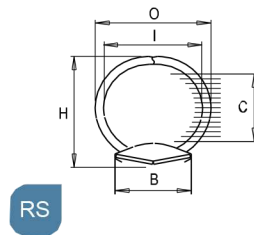

Measurement unit = mm

Pull Open Type

4 Rings

RS

PRODUCT CODE	OL	SP	RC	C	O	I	H	B
P0210 04 16RS 20	210.0	45.0 x 65.0 x 45.0	200.0	11.5	20.5	16.1	20.5	20
P0210 04 19RS 20	210.0	45.0 x 65.0 x 45.0	200.0	14.0	22.5	18.9	23.0	20
P0210 04 25RS 20	210.0	45.0 x 65.0 x 45.0	200.0	21.0	29.5	25.3	30.5	20
P0210 04 30RS 20	210.0	45.0 x 65.0 x 45.0	200.0	25.0	34.5	30.1	36.5	20

Measurement unit = mm

Pull Open Type

4 Rings

PRODUCT CODE	OL	SP	RC	C	O	I	H	B
P0278 04 13RS 15	278.0	80.0 x 80.0 x 80.0	270.0	9.0	17.5	13.9	19.0	15
P0278 04 16RS 15	278.0	80.0 x 80.0 x 80.0	270.0	13.0	20.5	16.3	21.5	15
P0282 04 13RS 17	282.0	80.0 x 80.0 x 80.0	272.5	8.0	17.0	13.4	18.0	17
P0282 04 16RS 17	282.0	80.0 x 80.0 x 80.0	272.5	13.0	19.5	15.9	23.0	17
P0282 04 19RS 17	282.0	80.0 x 80.0 x 80.0	272.5	15.0	22.5	18.9	25.0	17
P0282 04 25RS 17	282.0	80.0 x 80.0 x 80.0	272.5	20.0	29.5	25.3	30.5	17
P0282 04 30RS 17	282.0	80.0 x 80.0 x 80.0	272.5	25.0	34.5	30.1	36.5	17
P0287 04 16RS 20	286.0	80.0 x 80.0 x 80.0	277.0	11.5	19.5	15.9	20.5	20
P0287 04 19RS 20	286.0	80.0 x 80.0 x 80.0	277.0	14.0	22.5	18.9	23.0	20
P0287 04 25RS 20	286.0	80.0 x 80.0 x 80.0	277.0	21.0	29.5	25.3	30.5	20

Measurement unit = mm

Pull Open Type

4 Rings

RS

PRODUCT CODE	OL	SP	RC	C	O	I	H	B
P0287 04 30RS 20	286.0	80.0 x 80.0 x 80.0	277.0	25.0	34.5	30.1	36.5	20
P0287 04 30RS 26	286.0	80.0 x 80.0 x 80.0	277.0	25.0	34.5	29.7	36.0	26
P0287 04 32RS 26	286.0	80.0 x 80.0 x 80.0	277.0	27.0	37.0	32.2	38.0	26
P0287 04 35RS 20	286.0	80.0 x 80.0 x 80.0	277.0	30.0	38.5	34.1	41.0	20
P0287 04 35RS 26	286.0	80.0 x 80.0 x 80.0	277.0	30.0	40.0	34.8	41.5	26
P0287 04 38RS 26	286.0	80.0 x 80.0 x 80.0	277.0	33.0	44.0	38.8	46.0	26
P0287 04 45RS 26	286.0	80.0 x 80.0 x 80.0	277.0	40.0	51.0	45.0	52.5	26