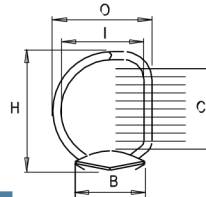

DD

PRODUCT CODE	OL	SP	RC	C	O	I	H	B
P0123 02 13DD 17	123.0	80.0	114.3	13.0	20.0	16.4	22.0	17
P0123 02 16DD 17	123.0	80.0	114.3	17.0	23.0	19.4	26.5	17
P0123 02 16DD 20	123.0	80.0	114.3	16.5	23.5	19.1	27.0	20
P0123 02 20DD 17	123.0	80.0	114.3	20.0	27.0	22.6	30.5	17
P0123 02 20DD 20	123.0	80.0	114.3	20.0	27.0	22.6	30.5	20
P0123 02 25DD 17	123.0	80.0	114.3	25.0	29.5	25.1	36.0	17

Measurement unit = mm

Pull Open Type

2 Rings

PRODUCT CODE	OL	SP	RC	C	O	I	H	B
P0123 02 25DD 20	123.0	80.0	114.3	25.0	29.5	25.1	36.0	20
P0123 02 30DD 20	123.0	80.0	114.3	28.0	30.0	25.6	39.5	20
P0123 02 30DD 26	124.0	80.0	114.0	30.0	35.0	30.0	42.5	26
P0123 02 35DD 26	124.0	80.0	114.0	33.0	36.0	31.0	44.5	26
P0123 02 36DD 26	124.0	80.0	114.0	36.0	39.0	34.0	47.0	26
P0123 02 38DD 26	124.0	80.0	114.0	39.0	39.5	34.5	51.5	26
P0123 02 40DD 26	124.0	80.0	114.0	40.0	40.0	35.0	52.5	26
P0123 02 45DD 26	124.0	80.0	114.0	45.0	44.0	38.0	58.0	26
P0123 02 49DD 26	124.0	80.0	114.0	48.5	44.0	38.0	62.0	26
P0123 02 50DD 26	124.0	80.0	114.0	52.0	42.5	36.5	65.5	26

Measurement unit = mm

Pull Open Type

4 Rings

DD

RS

PRODUCT CODE	OL	SP	RC	C	O	I	H	B
P0278 04 16RS 15	278.0	80.0 x 80.0 x 80.0	270.0	13.0	20.5	16.3	21.5	15
P0282 04 13RS 17	282.0	80.0 x 80.0 x 80.0	272.5	8.0	17.0	13.4	18.0	17
P0282 04 16RS 17	282.0	80.0 x 80.0 x 80.0	272.5	13.0	19.5	15.9	23.0	17
P0282 04 30RS 17	282.0	80.0 x 80.0 x 80.0	272.5	25.0	34.5	30.1	36.5	17
P0287 04 19RS 20	286.0	80.0 x 80.0 x 80.0	277.0	14.0	22.5	18.9	23.0	20
P0287 04 25RS 20	286.0	80.0 x 80.0 x 80.0	277.0	21.0	29.5	25.3	30.5	20
P0287 04 30RS 20	286.0	80.0 x 80.0 x 80.0	277.0	25.0	34.5	30.1	36.5	20