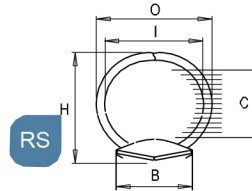

Measurement unit = mm

Pull Open Type

4 Rings

QS

PRODUCT CODE	OL	SP	RC	C	O	I	H	B
P0287 04 20QS 20	286.0	80.0 x 80.0 x 80.0	277.0	20.0	24.5	20.1	31.5	20
P0287 04 25QS 20	286.0	80.0 x 80.0 x 80.0	277.0	25.0	25.0	20.6	36.0	20
P0287 04 30QS 26	286.0	80.0 x 80.0 x 80.0	277.0	30.0	30.5	25.5	42.5	26
P0287 04 35QS 26	286.0	80.0 x 80.0 x 80.0	277.0	35.0	30.5	25.5	47.5	26
P0287 04 40QS 26	286.0	80.0 x 80.0 x 80.0	277.0	41.0	31.5	26.5	54.0	26
P0287 04 45QS 26	286.0	80.0 x 80.0 x 80.0	277.0	43.0	33.0	27.0	56.0	26
P0287 04 50QS 26	286.0	80.0 x 80.0 x 80.0	277.0	50.0	34.0	28.0	64.0	26
P0287 04 52QS 26	286.0	80.0 x 80.0 x 80.0	138.5 + 138.5	53.0	32.5	26.5	67.0	26

Measurement unit = mm

Pull Open Type

4 Rings

PRODUCT CODE	OL	SP	RC	C	O	I	H	B
P0300 04 51QS 36	299.0	80.0 x 80.0 x 80.0	145.0 + 145.0	54.0	40.0	32.2	69.0	36
P0300 04 65QS 36	299.0	80.0 x 80.0 x 80.0	290.0	65.0	43.0	35.2	82.0	36
P0300 04 80QS 36	299.0	80.0 x 80.0 x 80.0	145.0 + 145.0	80.0	39.5	31.7	97.0	36
P0153 04 16RS 20	152.0	21.0 x 70.0 x 21.0	142.9	11.5	19.5	15.9	20.5	20
P0153 04 19RS 20	152.0	21.0 x 70.0 x 21.0	142.9	14.0	22.5	18.9	23.0	20
P0153 04 23RS 20	152.0	21.0 x 70.0 x 21.0	142.9	18.5	28.0	23.8	29.5	20
P0153 04 25RS 20	152.0	21.0 x 70.0 x 21.0	142.9	21.0	29.5	25.3	30.5	20
P0153 04 30RS 20	152.0	21.0 x 70.0 x 21.0	142.9	25.0	34.5	30.1	36.5	20