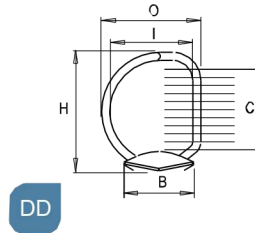

Measurement unit = mm

Pull Open Type

3 Rings

RS

PRODUCT CODE	OL	SP	RC	C	O	I	H	B
P0263 03 19RS 20	262.0	108.0 x 108.0	253.0	14.0	22.5	18.9	23.0	20
P0263 03 25RS 20	262.0	108.0 x 108.0	253.0	21.0	29.5	25.3	30.5	20
P0263 03 30RS 20	262.0	108.0 x 108.0	253.0	25.0	34.5	30.1	36.5	20

Measurement unit = mm

Pull Open Type

4 Rings

PRODUCT CODE	OL	SP	RC	C	O	I	H	B
P0153 04 20DD 20	152.0	21.0 x 70.0 x 21.0	142.9	20.0	27.0	22.6	30.5	20
P0153 04 25DD 20	152.0	21.0 x 70.0 x 21.0	142.9	25.0	29.5	25.1	36.0	20

Measurement unit = mm

Pull Open Type

4 Rings

DD

PRODUCT CODE	OL	SP	RC	C	O	I	H	B
P0210 04 16DD 20	210.0	45.0 x 65.0 x 45.0	200.0	16.5	23.5	19.1	27.0	20
P0210 04 20DD 20	210.0	45.0 x 65.0 x 45.0	200.0	20.0	27.0	22.6	30.5	20
P0210 04 25DD 20	210.0	45.0 x 65.0 x 45.0	200.0	25.0	29.5	25.1	36.0	20
P0210 04 30DD 20	210.0	45.0 x 65.0 x 45.0	200.0	28.0	30.0	25.6	39.5	20

Measurement unit = mm

Pull Open Type

4 Rings

PRODUCT CODE	OL	SP	RC	C	O	I	H	B
P0278 04 13DD 15	278.0	80.0 x 80.0 x 80.0	270.0	13.5	19.5	15.9	23.0	15

Measurement unit = mm

Pull Open Type

4 Rings

PRODUCT CODE	OL	SP	RC	C	O	I	H	B
P0282 04 13DD 17	282.0	80.0 x 80.0 x 80.0	272.5	13.0	20.0	16.4	22.0	17
P0282 04 16DD 17	282.0	80.0 x 80.0 x 80.0	272.5	17.0	23.0	19.4	26.5	17
P0282 04 20DD 17	282.0	80.0 x 80.0 x 80.0	272.5	20.0	27.0	22.6	30.5	17
P0282 04 25DD 17	282.0	80.0 x 80.0 x 80.0	272.5	25.0	29.5	25.1	36.0	17
P0287 04 16DD 20	286.0	80.0 x 80.0 x 80.0	277.0	16.5	23.5	19.1	27.0	20
P0287 04 20DD 20	286.0	80.0 x 80.0 x 80.0	277.0	20.0	27.0	22.6	30.5	20
P0287 04 25DD 20	286.0	80.0 x 80.0 x 80.0	277.0	25.0	29.5	25.1	36.0	20
P0287 04 30DD 20	286.0	80.0 x 80.0 x 80.0	277.0	28.0	30.0	25.6	39.5	20