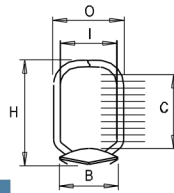

Measurement unit = mm

Pull Open Type

2 Rings

RS

PRODUCT CODE	OL	SP	RC	C	O	I	H	B
P0123 02 19RS 20	123.0	80.0	114.3	14.0	22.5	18.9	23.0	20
P0123 02 23RS 20	123.0	80.0	114.3	18.5	28.0	23.6	29.5	20
P0123 02 25RS 17	123.0	80.0	114.3	20.0	29.5	25.3	30.5	17
P0123 02 25RS 20	123.0	80.0	114.3	21.0	29.5	25.3	30.5	20
P0123 02 30RS 17	123.0	80.0	114.3	25.0	34.5	30.1	36.5	17
P0123 02 30RS 20	123.0	80.0	114.3	25.0	34.5	30.1	36.5	20
P0123 02 30RS 26	124.0	80.0	114.0	25.0	35.0	30.0	36.0	26
P0123 02 35RS 20	123.0	80.0	114.3	30.0	38.5	34.1	41.0	20
P0123 02 35RS 26	124.0	80.0	114.0	30.0	40.0	34.8	41.5	26
P0123 02 38RS 20	123.0	80.0	114.3	35.0	43.0	38.6	45.5	20
P0123 02 38RS 26	124.0	80.0	114.0	33.0	44.0	38.8	46.0	26
P0123 02 45RS 26	124.0	80.0	114.0	40.0	51.0	45.0	52.5	26
P0123 02 50RS 26	124.0	80.0	114.0	44.0	55.5	49.5	58.0	26

Measurement unit = mm

Pull Open Type

2 Rings

PRODUCT CODE	OL	SP	RC	C	O	I	H	B
P0153 02 25RS 20	152.0	108.0	142.9	21.0	30.5	26.1	30.5	20
P0153 02 30RS 20	152.0	108.0	142.9	25.0	34.5	30.1	36.5	20

3 Rings

DD

PRODUCT CODE	OL	SP	RC	C	O	I	H	B
P0263 03 16DD 20	262.0	108.0 x 108.0	253.0	16.5	23.5	19.1	27.0	20
P0263 03 20DD 20	262.0	108.0 x 108.0	253.0	20.0	27.0	22.6	30.5	20
P0263 03 25DD 20	262.0	108.0 x 108.0	253.0	25.0	29.5	25.1	36.0	20
P0263 03 30DD 20	262.0	108.0 x 108.0	253.0	28.0	30.0	25.6	39.5	20

Measurement unit = mm

Pull Open Type

3 Rings

QS

PRODUCT CODE	OL	SP	RC	C	O	I	H	B
P0263 03 20QS 20	262.0	108.0 x 108.0	253.0	20.0	24.5	20.1	31.5	20
P0263 03 25QS 20	262.0	108.0 x 108.0	253.0	25.0	25.0	20.6	36.0	20

Measurement unit = mm

Pull Open Type

4 Rings

PRODUCT CODE	OL	SP	RC	C	O	I	H	B
P0153 04 20DD 20	152.0	21.0 x 70.0 x 21.0	142.9	20.0	27.0	22.6	30.5	20
P0153 04 25DD 20	152.0	21.0 x 70.0 x 21.0	142.9	25.0	29.5	25.1	36.0	20