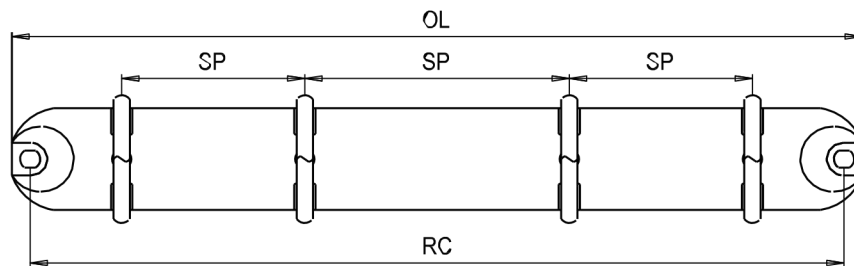

Measurement unit = mm

Pull Open Type

4 Rings

PRODUCT CODE	OL	SP	RC	C	O	I	H	B
P0287 04 30DD 26	286.0	80.0 x 80.0 x 80.0	277.0	30.0	35.0	30.0	42.5	26
P0287 04 35DD 26	286.0	80.0 x 80.0 x 80.0	277.0	33.0	36.0	31.0	44.5	26
P0287 04 36DD 26	286.0	80.0 x 80.0 x 80.0	277.0	36.0	39.0	34.0	47.0	26
P0287 04 38DD 26	286.0	80.0 x 80.0 x 80.0	277.0	39.0	39.5	34.5	51.5	26
P0287 04 40DD 26	286.0	80.0 x 80.0 x 80.0	277.0	40.0	40.0	35.0	52.5	26
P0287 04 45DD 26	286.0	80.0 x 80.0 x 80.0	277.0	45.0	44.0	38.0	58.0	26
P0287 04 49DD 26	286.0	80.0 x 80.0 x 80.0	138.5 + 138.5	48.5	44.0	38.0	62.0	26
P0287 04 50DD 26	286.0	80.0 x 80.0 x 80.0	277.0	52.0	42.5	36.5	65.5	26
P0287 04 52DD 26	286.0	80.0 x 80.0 x 80.0	277.0	53.0	44.0	38.0	67.0	26

Measurement unit = mm

Pull Open Type

4 Rings

QS

PRODUCT CODE	OL	SP	RC	C	O	I	H	B
P0287 04 20QS 20	286.0	80.0 x 80.0 x 80.0	277.0	20.0	24.5	20.1	31.5	20
P0287 04 25QS 20	286.0	80.0 x 80.0 x 80.0	277.0	25.0	25.0	20.6	36.0	20
P0287 04 30QS 26	286.0	80.0 x 80.0 x 80.0	277.0	30.0	30.5	25.5	42.5	26
P0287 04 35QS 26	286.0	80.0 x 80.0 x 80.0	277.0	35.0	30.5	25.5	47.5	26
P0287 04 40QS 26	286.0	80.0 x 80.0 x 80.0	277.0	41.0	31.5	26.5	54.0	26
P0287 04 45QS 26	286.0	80.0 x 80.0 x 80.0	277.0	43.0	33.0	27.0	56.0	26
P0287 04 50QS 26	286.0	80.0 x 80.0 x 80.0	277.0	50.0	34.0	28.0	64.0	26
P0287 04 52QS 26	286.0	80.0 x 80.0 x 80.0	138.5 + 138.5	53.0	32.5	26.5	67.0	26