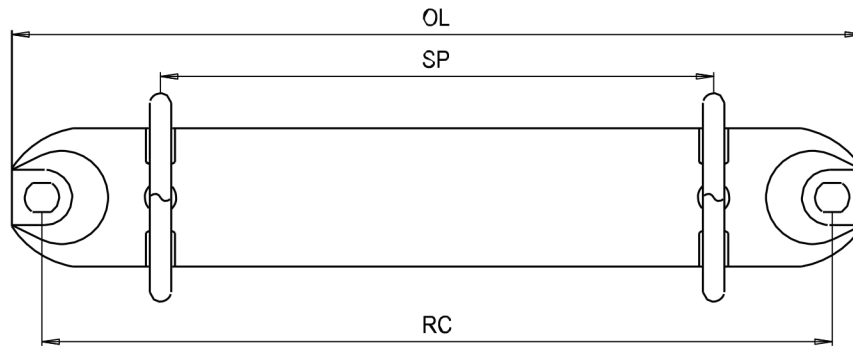

Measurement unit = mm

Pull Open Type

2 Rings

QS

RS

PRODUCT CODE	OL	SP	RC	C	O	I	H	B
P0120 02 13RS 15	120.0	80.0	112.0	9.0	17.5	13.9	19.0	15
P0120 02 16RS 15	120.0	80.0	112.0	13.0	20.5	16.3	21.5	15
P0123 02 13RS 17	123.0	80.0	114.3	8.0	17.0	13.4	18.0	17
P0123 02 16RS 17	123.0	80.0	114.3	13.0	19.5	15.9	23.0	17
P0123 02 16RS 20	123.0	80.0	114.3	11.5	19.5	15.9	20.0	20
P0123 02 19RS 17	123.0	80.0	114.3	15.0	22.5	18.9	25.0	17

Measurement unit = mm

Pull Open Type

2 Rings

RS

PRODUCT CODE	OL	SP	RC	C	O	I	H	B
P0123 02 19RS 20	123.0	80.0	114.3	14.0	22.5	18.9	23.0	20
P0123 02 23RS 20	123.0	80.0	114.3	18.5	28.0	23.6	29.5	20
P0123 02 25RS 17	123.0	80.0	114.3	20.0	29.5	25.3	30.5	17
P0123 02 25RS 20	123.0	80.0	114.3	21.0	29.5	25.3	30.5	20
P0123 02 30RS 17	123.0	80.0	114.3	25.0	34.5	30.1	36.5	17
P0123 02 30RS 20	123.0	80.0	114.3	25.0	34.5	30.1	36.5	20
P0123 02 30RS 26	124.0	80.0	114.0	25.0	35.0	30.0	36.0	26
P0123 02 35RS 20	123.0	80.0	114.3	30.0	38.5	34.1	41.0	20
P0123 02 35RS 26	124.0	80.0	114.0	30.0	40.0	34.8	41.5	26
P0123 02 38RS 20	123.0	80.0	114.3	35.0	43.0	38.6	45.5	20
P0123 02 38RS 26	124.0	80.0	114.0	33.0	44.0	38.8	46.0	26
P0123 02 45RS 26	124.0	80.0	114.0	40.0	51.0	45.0	52.5	26
P0123 02 50RS 26	124.0	80.0	114.0	44.0	55.5	49.5	58.0	26

Measurement unit = mm

Pull Open Type

2 Rings

PRODUCT CODE	OL	SP	RC	C	O	I	H	B
P0153 02 25RS 20	152.0	108.0	142.9	21.0	30.5	26.1	30.5	20
P0153 02 30RS 20	152.0	108.0	142.9	25.0	34.5	30.1	36.5	20

3 Rings

DD

PRODUCT CODE	OL	SP	RC	C	O	I	H	B
P0263 03 16DD 20	262.0	108.0 x 108.0	253.0	16.5	23.5	19.1	27.0	20
P0263 03 20DD 20	262.0	108.0 x 108.0	253.0	20.0	27.0	22.6	30.5	20
P0263 03 25DD 20	262.0	108.0 x 108.0	253.0	25.0	29.5	25.1	36.0	20
P0263 03 30DD 20	262.0	108.0 x 108.0	253.0	28.0	30.0	25.6	39.5	20