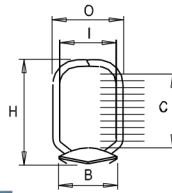

Measurement unit = mm

Pull Open Type

2 Rings

PRODUCT CODE	OL	SP	RC	C	O	I	H	B
P0123 02 52DD 26	124.0	80.0	114.0	53.0	44.0	38.0	67.0	26
P0136 02 60DD 36	133.0	80.0	124.0	58.0	55.5	47.7	75.5	36
P0136 02 65DD 36	133.0	80.0	124.0	65.0	61.0	53.2	82.0	36
P0153 02 20DD 20	152.0	108.0	142.9	20.0	27.0	22.6	30.5	20
P0153 02 25DD 20	152.0	108.0	142.9	25.0	29.5	25.1	36.0	20

Measurement unit = mm

Pull Open Type

2 Rings

DD

QS

PRODUCT CODE	OL	SP	RC	C	O	I	H	B
P0123 02 18QS 20	123.0	80.0	114.3	18.0	24.5	20.1	27.5	20
P0123 02 20QS 20	123.0	80.0	114.3	20.0	24.5	20.1	31.5	20
P0123 02 25QS 20	123.0	80.0	114.3	25.0	25.0	20.6	36.0	20
P0123 02 30QS 20	123.0	80.0	114.3	30.0	25.5	21.1	40.0	20
P0123 02 30QS 26	124.0	80.0	114.0	30.0	30.5	25.5	42.5	26
P0123 02 35QS 26	124.0	80.0	114.0	35.0	30.5	25.5	47.5	26
P0123 02 40QS 26	124.0	80.0	114.0	41.0	31.5	26.5	54.0	26
P0123 02 45QS 26	124.0	80.0	114.0	43.0	33.0	27.0	56.0	26
P0123 02 50QS 26	124.0	80.0	114.0	50.0	34.0	28.0	64.0	26

Measurement unit = mm

Pull Open Type

2 Rings

QS

PRODUCT CODE	OL	SP	RC	C	O	I	H	B
P0123 02 52QS 26	124.0	80.0	114.0	53.0	32.5	26.5	67.0	26
P0136 02 51QS 36	133.0	80.0	124.0	54.0	40.0	32.2	69.0	36
P0136 02 65QS 36	133.0	80.0	124.0	65.0	43.0	35.2	82.0	36
P0136 02 80QS 36	133.0	80.0	124.0	80.0	39.5	31.7	97.0	36

Measurement unit = mm

Pull Open Type

2 Rings

QS

RS

PRODUCT CODE	OL	SP	RC	C	O	I	H	B
P0120 02 13RS 15	120.0	80.0	112.0	9.0	17.5	13.9	19.0	15
P0120 02 16RS 15	120.0	80.0	112.0	13.0	20.5	16.3	21.5	15
P0123 02 13RS 17	123.0	80.0	114.3	8.0	17.0	13.4	18.0	17
P0123 02 16RS 17	123.0	80.0	114.3	13.0	19.5	15.9	23.0	17
P0123 02 16RS 20	123.0	80.0	114.3	11.5	19.5	15.9	20.0	20
P0123 02 19RS 17	123.0	80.0	114.3	15.0	22.5	18.9	25.0	17